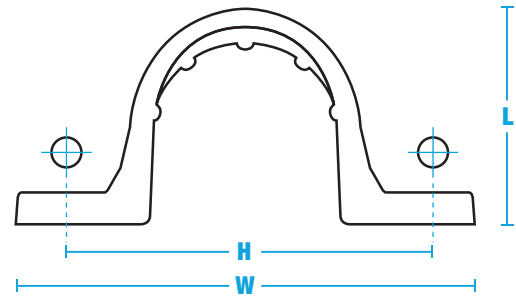

ALVA

PVC Conduit SCH.40 Fittings Pipe straps

Made from high-impact PVC, these straps offer a reliable and long-lasting solution for organizing and supporting conduit runs in residential, commercial, and industrial electrical installations. Their rugged design ensures secure mounting and system integrity.

- Molded from high-strength, weather-resistant PVC for durability in demanding environments
- Designed for easy installation with pre-drilled screw holes
- Compatible with Schedule 40 and Schedule 80 PVC conduit

- Compliance:
ETL Listed for safety and code compliance

PVC Conduit		Conduit pipe straps			
Part No.	Item description	Quantity	W	L	H
• CL01U	PVC Conduit Clamp 1/2"	400	2.188	1.035	1.688
• CL02U	PVC Conduit Clamp 3/4"	200	2.500	1.255	2.000
• CL10U	PVC Conduit Clamp 1"	200	2.813	1.556	2.250
• CL11U	PVC Conduit Clamp 1-1/4"	200	3.125	1.957	2.500
• CL12U	PVC Conduit Clamp 1-1/2"	200	3.375	2.186	2.688
• CL20U	PVC Conduit Clamp 2"	200	4.000	2.648	3.313
• CL21U	PVC Conduit Clamp 2-1/2"	100	5.500	3.205	4.563
• CL30U	PVC Conduit Clamp 3"	100	6.000	3.895	4.996
• CL40U	PVC Conduit Clamp 4"	100	7.000	5.026	6.000